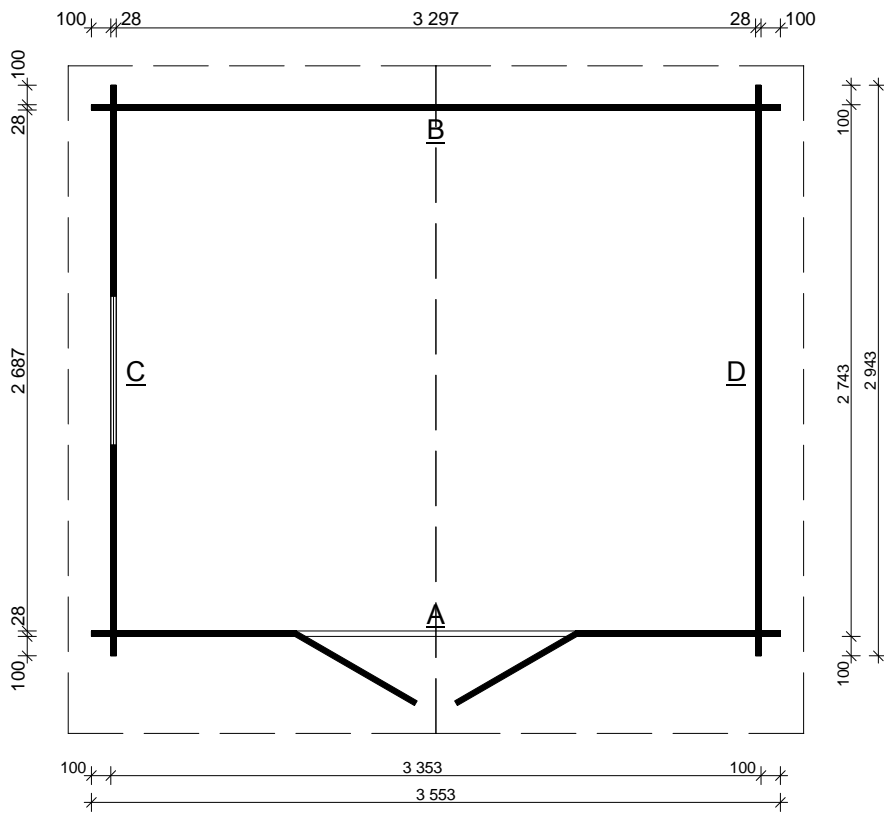

Groundplan