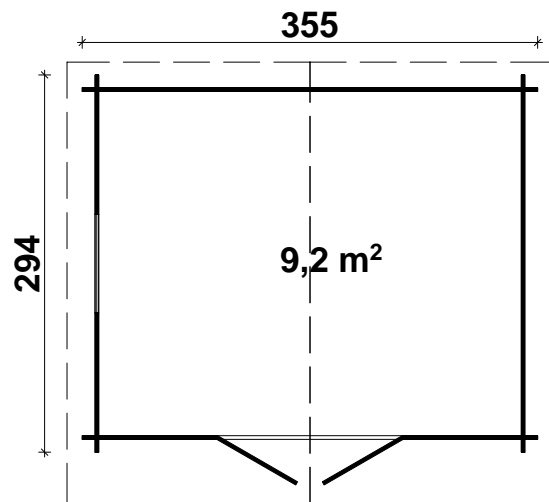

# Techn. Data: Alabama 28

Log length (W x D): 355 x 294 cm

Wall size(outside): 335 x 274 cm · Log thickness: 28 mm

Note: All dimensions are approximate !

# Specification - Alabama 28 mm

Nr	Description	Profile mm	Lenght mm	Amount
1	Foundation 	□ 45x70	3343	2
2	Foundation 		2643	10
3-1			1057	2
3-2			3553	1
4			3553	16
5			2943	21
6			1087	18
7			1057	32
8			3143	2
9				--
10			--	--
11			--	--
12			3443	2
13	Purlin 		3443	3(2+1)
14	Gable 		3553	2
15	Door ca. 1425 x 1835 mm 			1
16	Window ca. 765 x990 mm 			1
17	Roofing felt			--
18	Roof boards	Vers. 1 > 	--	--
		Vers. 2 > 	1960	64+2
19	Floor boards	Vers. 1 > 	--	--
		Vers. 2 > 	3295	25+1
20	Facia boards 	18x115	2000	4
21	Roofing felt fillet	18x44	2000	4
22	Eavesboard	18x90	3443	2
23	Eavesboard	25x36	3443	2
24	Rhomb 			2
25	Baseboard 			ca. 12 m
26	Screws 4,0 x 40; 4,0 x 50			90 / 500
27	Screws 5,0 x 70; 6,0 x 140			15 / 45
28	Storm braces		1900	4
29	M 8 x 60, Nut , Washer			12
30	Nail 1,4 x 35			50
31	Hitblock		300-400	