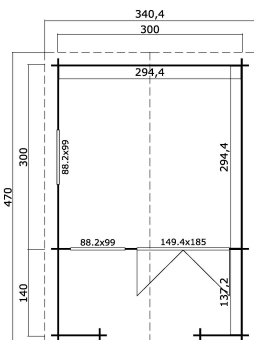

28 mm

2

7

PACKAGING: 1 PALLET(S)

470 x 118 x 52 cm
843 kg

EAN 4742913011617

DIMENSIONS

Floor area	8.67 m ²
Roof dimensions	3.40 x 4.70 m
Cubic volume	≈ 19.02 m ³
Wall height	≈ 1.94 m
Ridge height	≈ 2.45 m
Front overhang	≈ 150 cm

WINDOWS & DOORS

1 x Double door (SGC*)	185.0 x 149.4 cm
2 x Single window open inward (SGC*)	99.0 x 88.2 cm

*SGC: Single Glazed Classic

ROOF & FLOOR

Roof boards	18x90 cm
Roof surface	16.92 m ²
Roof angle	≈ 19 °