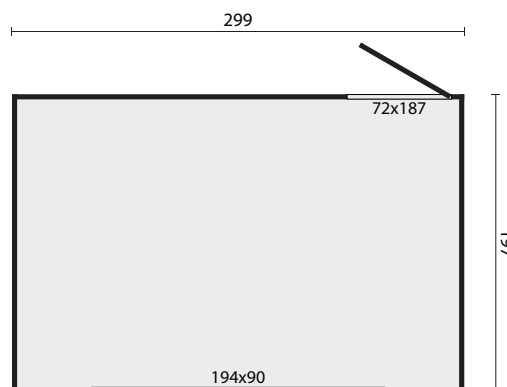

WOODTEX MARKTSTAND NOEL

All sizes are approximate and in cm

5,9m²

16mm

13,0m³

16mm

7,6m²

-

490kg

200x110x70cm