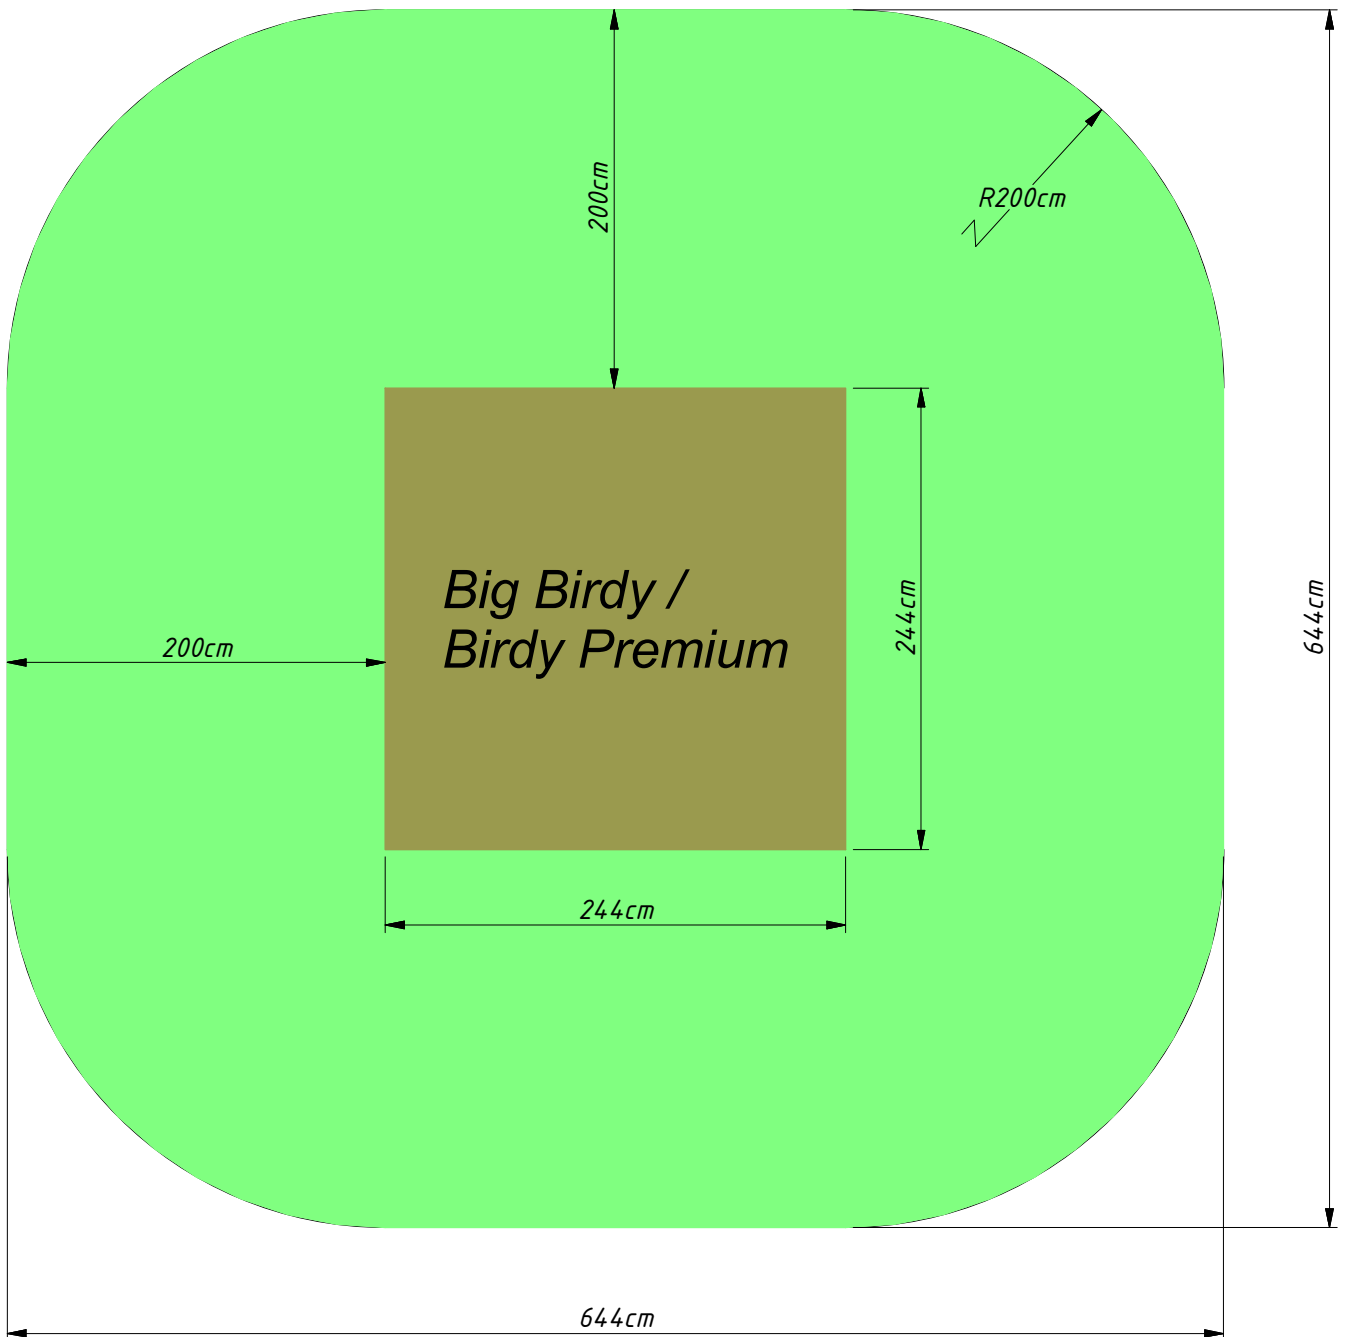

Big Birdy / Birdy Premium

EAN: 8718868713995

CE

Warning!
Not suitable for children
under 36 months. Risk
of fall and injury of the
user

Manufacturer: Prestige-Garden
E-mail: info@prestige-garden.eu

Safety area

Sicherheitsbereich
Área de seguridad
Secteur de sécurité
Zona di sicurezza

Free Fall Safety Area of 2 Meters around the Playhouse

Manual

Important:

Before assemble the house please read the manual carefully and progress according to the steps in the brochure. Retain the assembly and installation instructions for further reference.