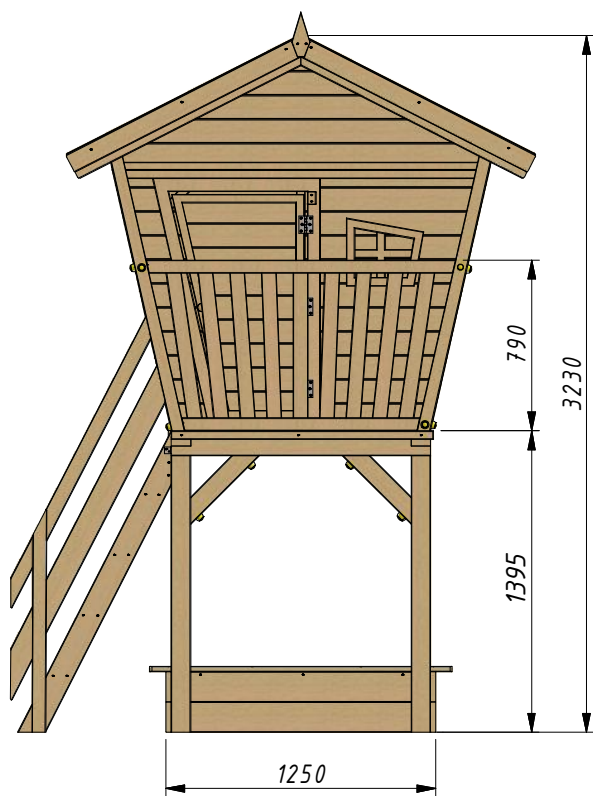

Big Birdy / Birdy Premium

EAN: 8718868713995

CE

Warning!
Not suitable for children
under 36 months. Risk
of fall and injury of the
user

Manufacturer: Prestige-Garden
E-mail: info@prestige-garden.eu

Safety area

Sicherheitsbereich
Área de seguridad
Secteur de sécurité
Zona di sicurezza

Free Fall Safety Area of 2 Meters around the Playhouse

Manual

Important:

Before assemble the house please read the manual carefully and progress according to the steps in the brochure. Retain the assembly and installation instructions for further reference.