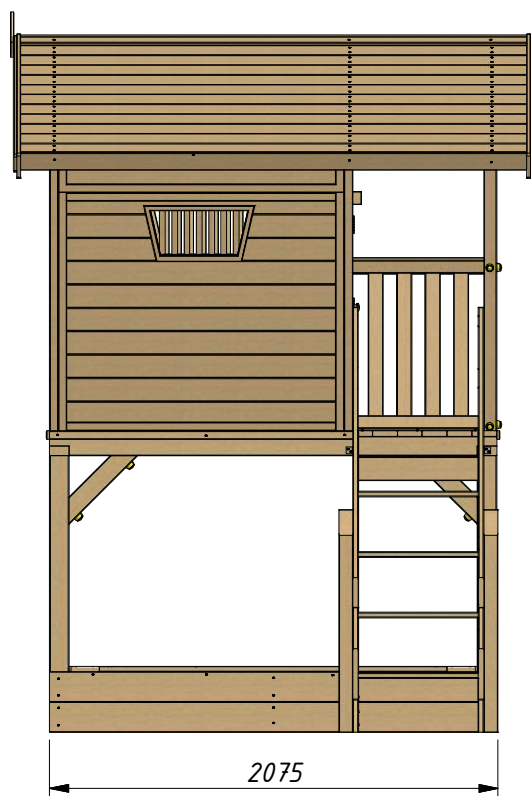

Big Birdy / Birdy Premium

EAN: 8718868713995

CE

Warning!
Not suitable for children
under 36 months. Risk
of fall and injury of the
user

Manufacturer: Prestige-Garden
E-mail: info@prestige-garden.eu

Safety area

Sicherheitsbereich
Área de seguridad
Secteur de sécurité
Zona di sicurezza

Free Fall Safety Area of 2 Meters around the Playhouse

Manual

Important:

Before assemble the house please read the manual carefully and progress according to the steps in the brochure. Retain the assembly and installation instructions for further reference.