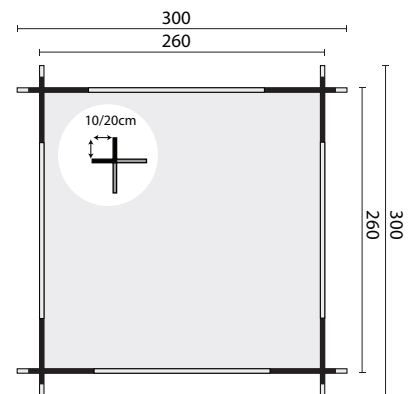

# DATENBLATT PAVILLON "MYKONOS"

All sizes are approximate and in cm

 6,8m<sup>2</sup>

 17,0m<sup>3</sup>

 11,0m<sup>2</sup>

 19mm

 44mm

 -

 538kg

 310x120x53cm