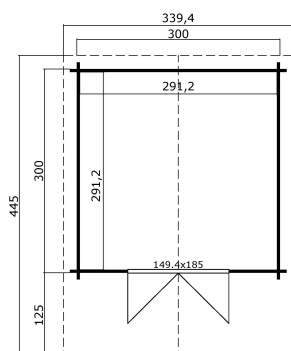

44
mm

2

7

**PACKAGING: 1 PALLET(S)**445 x 118 x 56 cm
740 kg

EAN 4743329200640

DIMENSIONS

Floor area	8.48 m ²
Roof dimensions	3.40 x 4.45 m
Cubic volume	≈ 18.61 m ³
Wall height	≈ 1.94 m
Ridge height	≈ 2.45 m
Front overhang	≈ 125 cm

WINDOWS & DOORS

1 x Double door (SGA+28*) 185.0 x 149.4 cm

*SGA+28: Single Glazed Action with 28 mm Frame

ROOF & FLOOR

Roof boards	18x90 cm
Roof surface	16.02 m ²
Roof angle	≈ 19.2 °

* Optional roof covering available