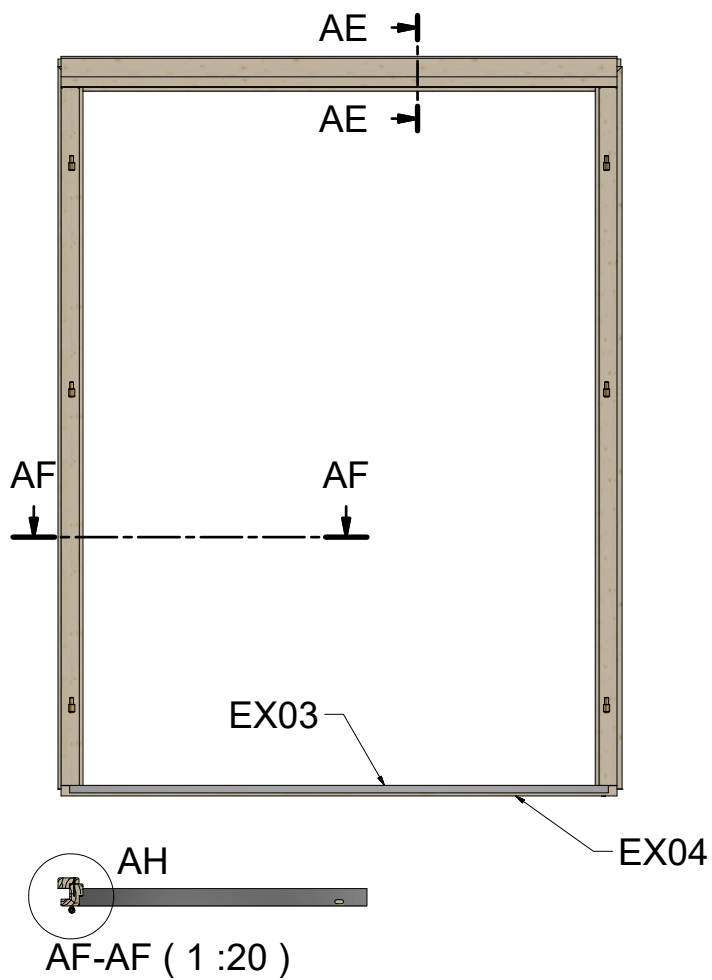

Specification Double Door Frame 28mm			
Nr	Description	Profile	Amount
EX01			1
EX02			1+1
EX03			1
EX04			1
EX05			1
EX06			2
EX07			1
EX08	Screws 5,0 x 70		4
EX09	Screws 4,0 x 50		2
EX10	Screws 4,0 x 40		12
EX11	Screws 3,0 x 30		2