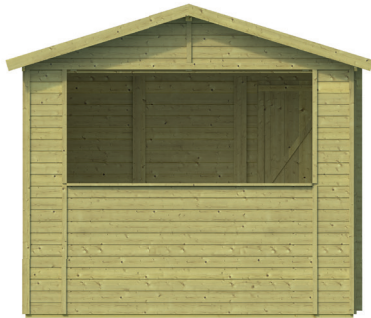

WOODTEX MARKTSTAND TALIN

239

188

266

175

All sizes are approximate and in cm

4,5m²

16mm

9,1m³

16mm

6,2m²

-

420kg

200x110x62cm