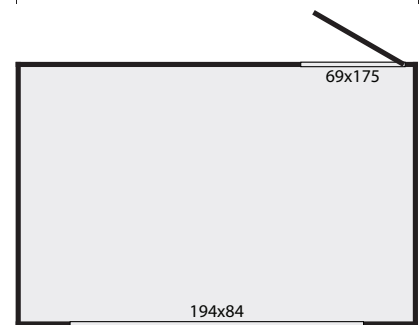

WOODTEX MARKTSTAND TALIN

239

188

266

175

All sizes are approximate and in cm

4,5m²

16mm

9,1m³

16mm

6,2m²

-

420kg

200x110x62cm