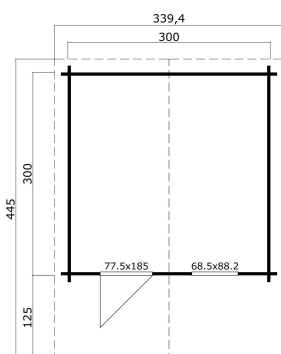

44
mm

2

7

**PACKAGING: 1 PALLET(S)**445 x 118 x 54 cm
755 kg

EAN 4743329200688

DIMENSIONS

Floor area	8.48 m ²
Roof dimensions	3.40 x 4.45 m
Cubic volume	≈ 18.61 m ³
Wall height	≈ 1.94 m
Ridge height	≈ 2.45 m
Front overhang	≈ 125 cm

WINDOWS & DOORS

1 x Single door (SGA+28*)	185.0 x 77.5 cm
1 x Double window open inward (SGA*)	88.2 x 68.5 cm

*SGA: Single Glazed Action

*SGA+28: Single Glazed Action with 28 mm Frame

ROOF & FLOOR

Roof boards	18x90 cm
Roof surface	16.02 m ²
Roof angle	≈ 19.2 °