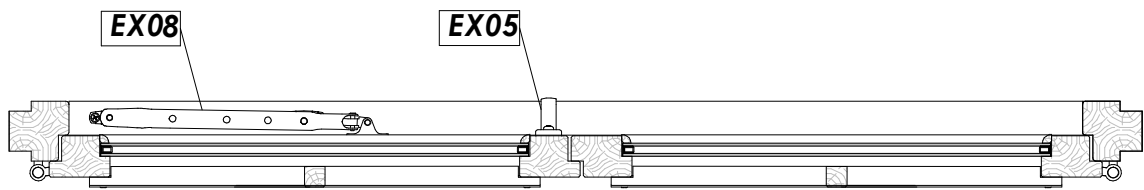

# EMMA - 4F 40 mm

336 × 336 cm

5,0 x 70

5,0 x 70

Step 2

Step 1

A-A

B-B

EX08

Step 3

EX05

Emma / 1305 x 1365 mm Stand +/- 40 mm - R

Nr.	Description	Profile mm	Length mm	Quantity
EX01	Exterior- and interior trim	 18x68	--	--
EX02		 18x44	--	--
EX03			--	--
EX04	Plate		14 x 26	2
EX05	Handle			1
EX06	Screws 4,0 x 40			4+2
EX07	Window Clamp			1
EX08	Mounting plug		--	4