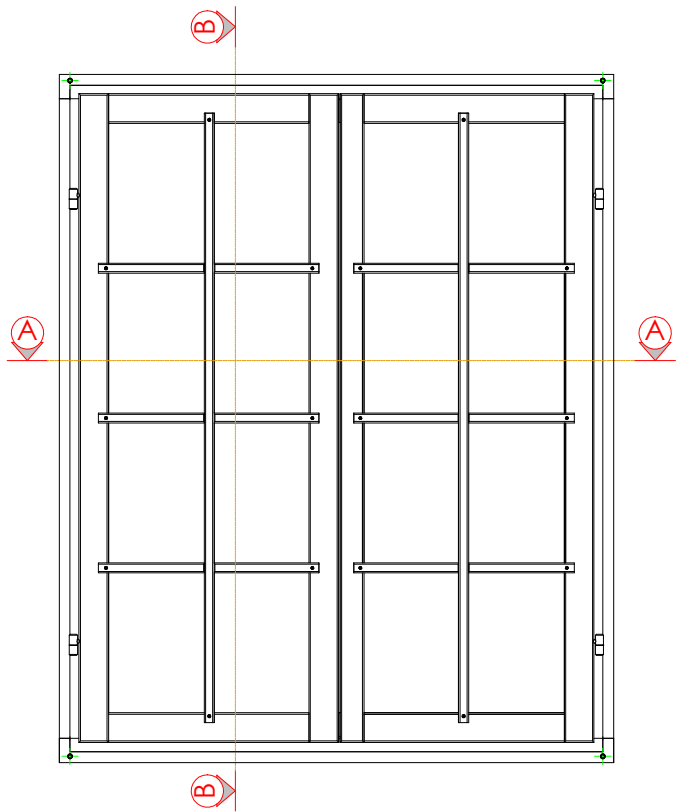

# EMMA - 4F 40 mm

336 × 336 cm

5,0 x 70

5,0 x 70

Step 2

Step 1

A-A

B-B

EX08

Step 3

EX05

Emma / 1305 x 1365 mm Stand +/- 40 mm - R

Nr.	Description	Profile mm	Length mm	Quantity
EX01	Exterior- and interior trim	 18x68	--	--
EX02		 18x44	--	--
EX03			--	--
EX04	Plate		14 x 26	2
EX05	Handle			1
EX06	Screws 4,0 x 40			4+2
EX07	Window Clamp			1
EX08	Mounting plug		--	4