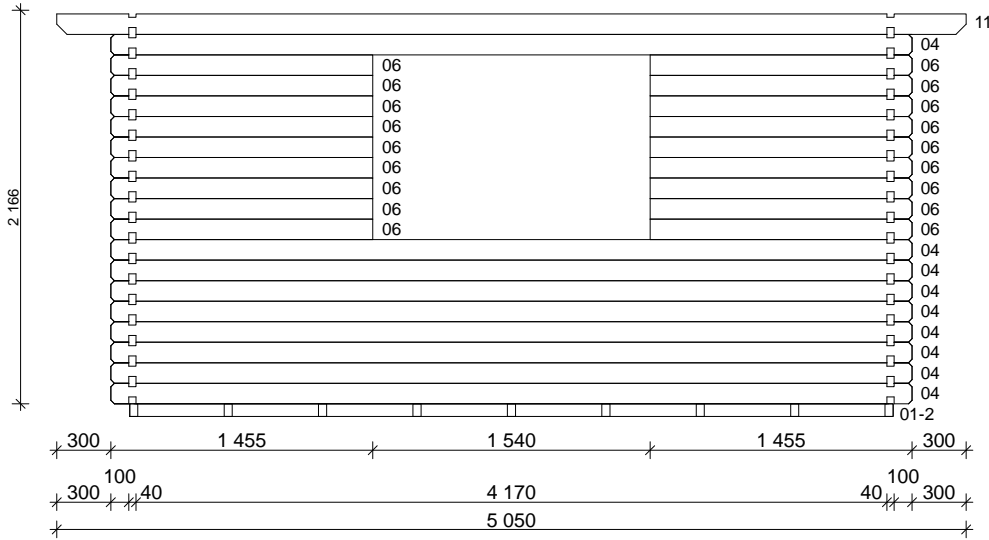

Techn. Data: Kansas 40

Log length (W x D): 370 x 445 cm

Wall size(outside): 350 x 425 cm · Log thickness: 40 mm

Note: All dimensions are approximate !

Kansas 40 - 370 x 445 cm

Nr.		 mm	 mm	 x
1-1	Foundation joist		4240	2
1-2			3400	9
2			1685/575	1/1
3			3700	1
4			4450	27
5			3700	17
50			3700	2
6			1455	18
7			575	26
8			340	9
9			1685	8
10 - 1	Gable 			3700
10 - 2	Gable 		2542	2
11			5050	2(1+1)
12 - 1			5050	2
12 - 2			5050	3
13	Double door ca. 1425 x 1955 mm / Standart +			1
141	Window ca. 765 x 990 mm / Standart +			1
142	Window ca. 1530 x 990 mm / Standart +			1
15	Roofing felt			--
16	Floor board		4166	31+1
17	Roof board		1185/1060	92+2/92
181	Fascia board 	18x115	1195	4
182	Fascia board 		1090	4
19	Roofing felt fillet	18x90	1195/1090	4/4
20	Eavesboard	18x90	5050	2
21	Eavesboard	25x36	5050	2
22	Diamond 			2
23	Screws 4,0 x 40; 4,0 x 50; 5,0 x 70; 6,0 x 140			120/800/15/70
24	Nails 1,4 x 35			50
25	Roofing felt nails 2,8 x 15			--
26	Storm braces 		2150/820	4/2
27	M 8 x 70, Nut , Washer			16
28	Baseboard		ca. 15,2 m	
29	Hitblock		300-400	

Kansas 40 - 370 x 445 cm

Kansas 40 - 370 x 445 cm

A-A

B-B

Nr. 13
Double door
 1425 x 1955 mm
 40 mm

Kansas 40 - 370 x 445 cm

C

Nr. 14-2
Window 40 mm
1530 x 990 mm

D

Nr. 14-1
Window
765 x 990 mm
40 mm