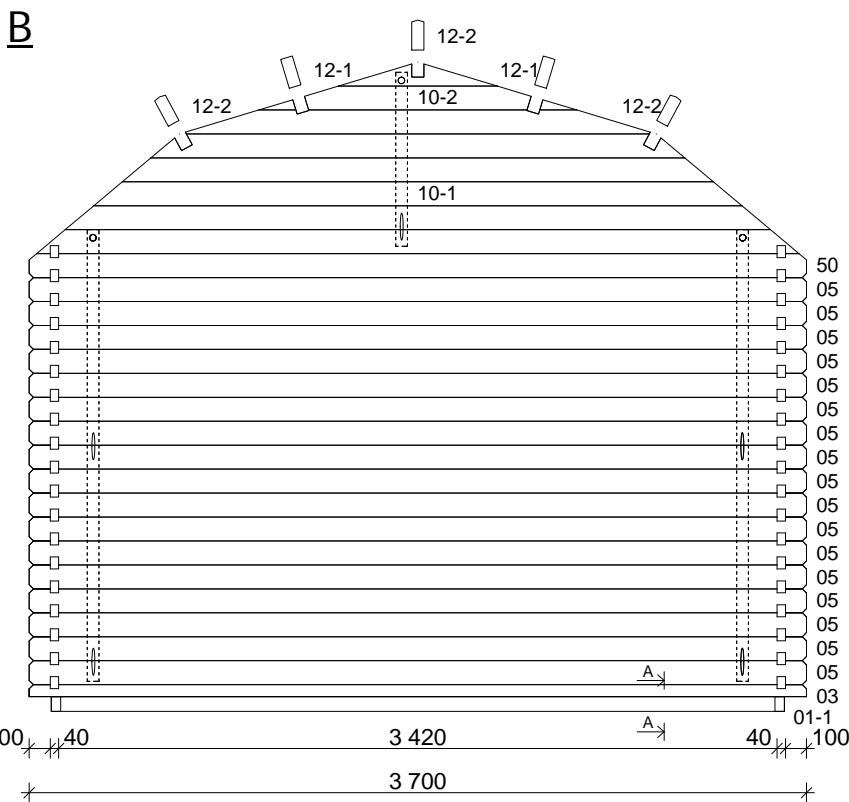

Techn. Data: Kansas 40

Log length (W x D): 370 x 445 cm

Wall size(outside): 350 x 425 cm · Log thickness: 40 mm

Note: All dimensions are approximate !

Kansas 40 - 370 x 445 cm

Nr.		 mm	 mm	 x
1-1	Foundation joist		4240	2
1-2			3400	9
2			1685/575	1/1
3			3700	1
4			4450	27
5			3700	17
50			3700	2
6			1455	18
7			575	26
8			340	9
9			1685	8
10 - 1	Gable 			3700
10 - 2	Gable 		2542	2
11			5050	2(1+1)
12 - 1			5050	2
12 - 2			5050	3
13	Double door ca. 1425 x 1955 mm / Standart +			1
141	Window ca. 765 x 990 mm / Standart +			1
142	Window ca. 1530 x 990 mm / Standart +			1
15	Roofing felt			--
16	Floor board		4166	31+1
17	Roof board		1185/1060	92+2/92
181	Fascia board 	18x115	1195	4
182	Fascia board 		1090	4
19	Roofing felt fillet	18x90	1195/1090	4/4
20	Eavesboard	18x90	5050	2
21	Eavesboard	25x36	5050	2
22	Diamond 			2
23	Screws 4,0 x 40; 4,0 x 50; 5,0 x 70; 6,0 x 140			120/800/15/70
24	Nails 1,4 x 35			50
25	Roofing felt nails 2,8 x 15			--
26	Storm braces 		2150/820	4/2
27	M 8 x 70, Nut , Washer			16
28	Baseboard		ca. 15,2 m	
29	Hitblock		300-400	

Kansas 40 - 370 x 445 cm

Kansas 40 - 370 x 445 cm

A-A

B-B

Nr. 13
Double door
 1425 x 1955 mm
 40 mm

Kansas 40 - 370 x 445 cm

C

Nr. 14-2
Window 40 mm
1530 x 990 mm

D

Nr. 14-1
Window
765 x 990 mm
40 mm