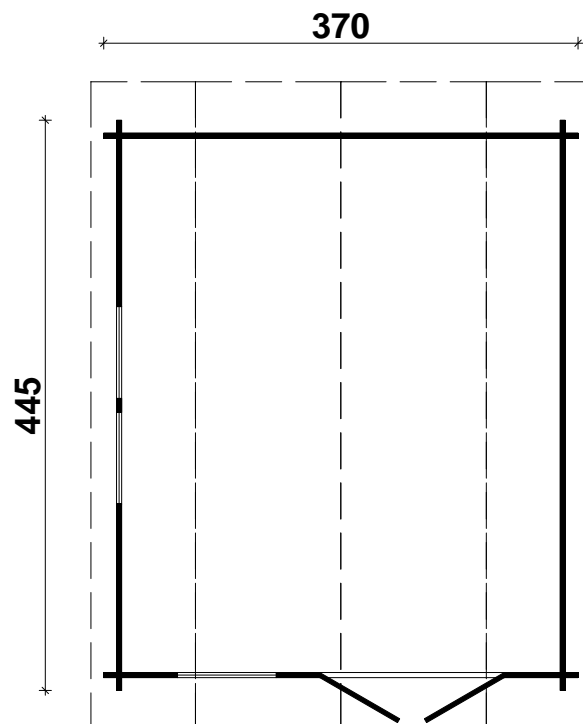

Techn. Data: Kansas 40

Log length (W x D): 370 x 445 cm

Wall size(outside): 350 x 425 cm · Log thickness: 40 mm

Note: All dimensions are approximate !

Kansas 40 - 370 x 445 cm

Nr.		 mm	 mm	 x
1-1	Foundation joist		4240	2
1-2			3400	9
2			1685/575	1/1
3			3700	1
4			4450	27
5			3700	17
50			3700	2
6			1455	18
7			575	26
8			340	9
9			1685	8
10 - 1	Gable 			3700
10 - 2	Gable 		2542	2
11			5050	2(1+1)
12 - 1			5050	2
12 - 2			5050	3
13	Double door ca. 1425 x 1955 mm / Standart +			1
141	Window ca. 765 x 990 mm / Standart +			1
142	Window ca. 1530 x 990 mm / Standart +			1
15	Roofing felt			--
16	Floor board		4166	31+1
17	Roof board		1185/1060	92+2/92
181	Fascia board 	18x115	1195	4
182	Fascia board 		1090	4
19	Roofing felt fillet	18x90	1195/1090	4/4
20	Eavesboard	18x90	5050	2
21	Eavesboard	25x36	5050	2
22	Diamond 			2
23	Screws 4,0 x 40; 4,0 x 50; 5,0 x 70; 6,0 x 140			120/800/15/70
24	Nails 1,4 x 35			50
25	Roofing felt nails 2,8 x 15			--
26	Storm braces 		2150/820	4/2
27	M 8 x 70, Nut , Washer			16
28	Baseboard		ca. 15,2 m	
29	Hitblock		300-400	

Kansas 40 - 370 x 445 cm

Kansas 40 - 370 x 445 cm

A-A

B-B

Nr. 13
Double door
 1425 x 1955 mm
 40 mm

Kansas 40 - 370 x 445 cm

C

Nr. 14-2
Window 40 mm
1530 x 990 mm

D

Nr. 14-1
Window
765 x 990 mm
40 mm