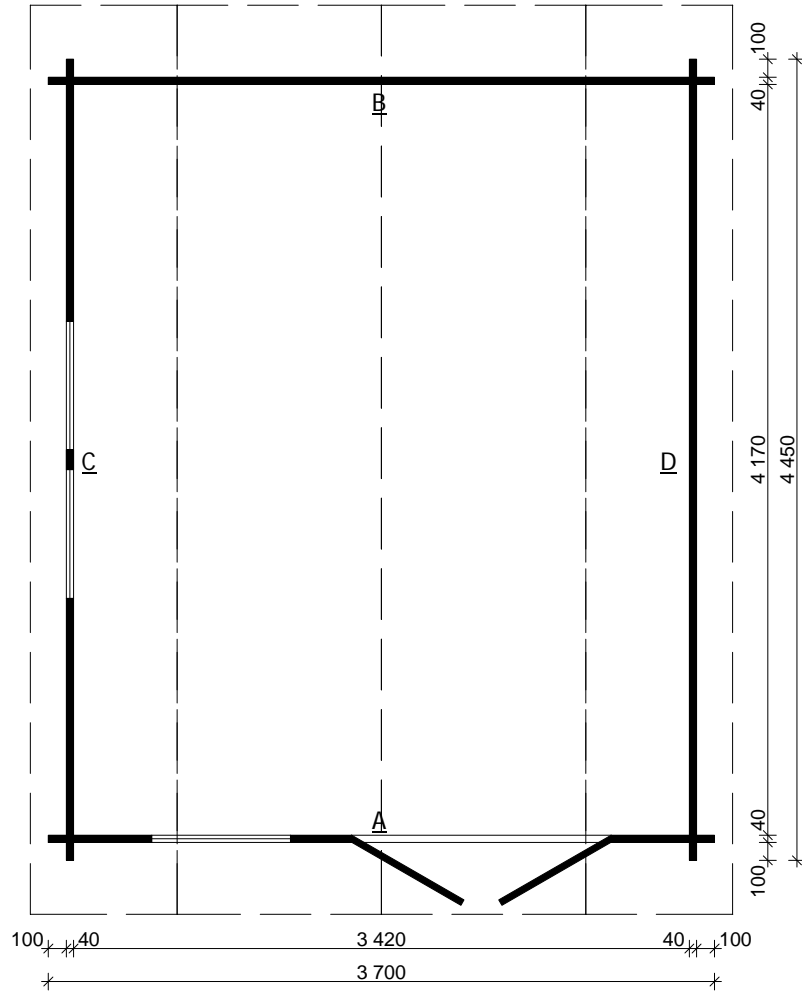

Techn. Data: Kansas 40

Log length (W x D): 370 x 445 cm

Wall size(outside): 350 x 425 cm · Log thickness: 40 mm

Note: All dimensions are approximate !

Kansas 40 - 370 x 445 cm

Nr.		 mm	 mm	 x
1-1	Foundation joist		4240	2
1-2			3400	9
2			1685/575	1/1
3			3700	1
4			4450	27
5			3700	17
50			3700	2
6			1455	18
7			575	26
8			340	9
9			1685	8
10 - 1	Gable 			3700
10 - 2	Gable 		2542	2
11			5050	2(1+1)
12 - 1			5050	2
12 - 2			5050	3
13	Double door ca. 1425 x 1955 mm / Standart +			1
141	Window ca. 765 x 990 mm / Standart +			1
142	Window ca. 1530 x 990 mm / Standart +			1
15	Roofing felt			--
16	Floor board		4166	31+1
17	Roof board		1185/1060	92+2/92
181	Fascia board 	18x115	1195	4
182	Fascia board 		1090	4
19	Roofing felt fillet	18x90	1195/1090	4/4
20	Eavesboard	18x90	5050	2
21	Eavesboard	25x36	5050	2
22	Diamond 			2
23	Screws 4,0 x 40; 4,0 x 50; 5,0 x 70; 6,0 x 140			120/800/15/70
24	Nails 1,4 x 35			50
25	Roofing felt nails 2,8 x 15			--
26	Storm braces 		2150/820	4/2
27	M 8 x 70, Nut , Washer			16
28	Baseboard		ca. 15,2 m	
29	Hitblock		300-400	

Kansas 40 - 370 x 445 cm

Kansas 40 - 370 x 445 cm

A-A

B-B

Nr. 13
Double door
 1425 x 1955 mm
 40 mm

Kansas 40 - 370 x 445 cm

C

Nr. 14-2
Window 40 mm
1530 x 990 mm

D

Nr. 14-1
Window
765 x 990 mm
40 mm