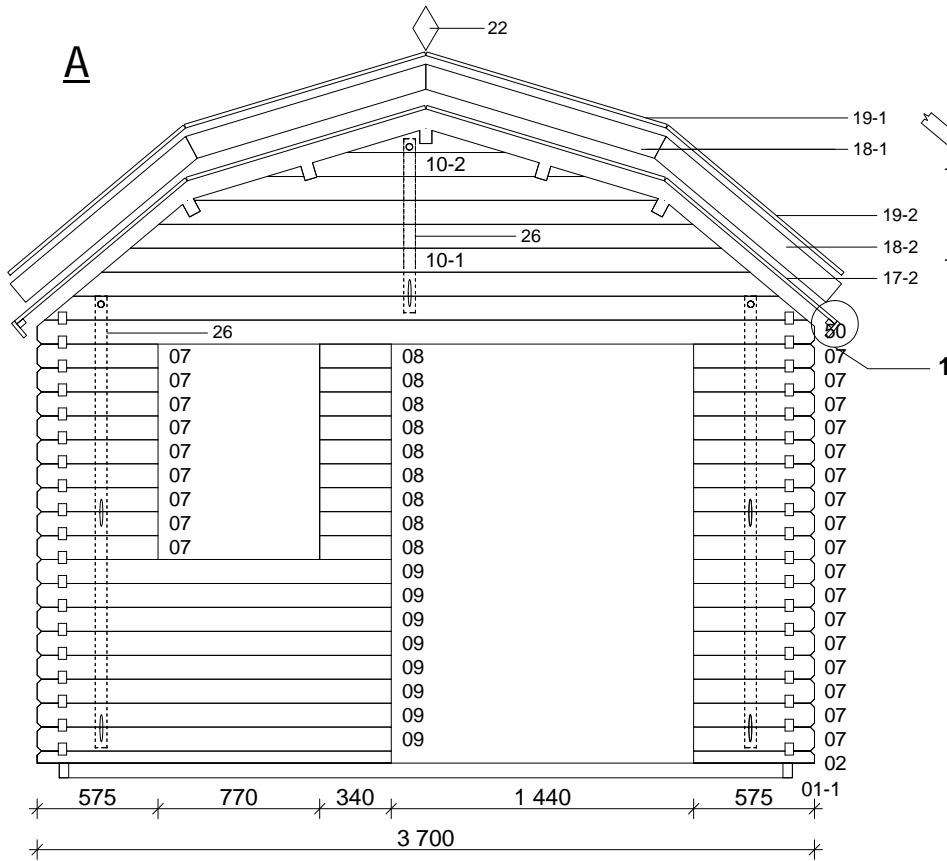

Techn. Data: Kansas 40

Log length (W x D): 370 x 445 cm

Wall size(outside): 350 x 425 cm · Log thickness: 40 mm

Note: All dimensions are approximate !

Kansas 40 - 370 x 445 cm

Nr.		 mm	 mm	 x
1-1	Foundation joist		4240	2
1-2			3400	9
2			1685/575	1/1
3			3700	1
4			4450	27
5			3700	17
50			3700	2
6			1455	18
7			575	26
8			340	9
9			1685	8
10 - 1	Gable 			3700
10 - 2	Gable 		2542	2
11			5050	2(1+1)
12 - 1			5050	2
12 - 2			5050	3
13	Double door ca. 1425 x 1955 mm / Standart +			1
141	Window ca. 765 x 990 mm / Standart +			1
142	Window ca. 1530 x 990 mm / Standart +			1
15	Roofing felt			--
16	Floor board		4166	31+1
17	Roof board		1185/1060	92+2/92
181	Fascia board 	18x115	1195	4
182	Fascia board 		1090	4
19	Roofing felt fillet	18x90	1195/1090	4/4
20	Eavesboard	18x90	5050	2
21	Eavesboard	25x36	5050	2
22	Diamond 			2
23	Screws 4,0 x 40; 4,0 x 50; 5,0 x 70; 6,0 x 140			120/800/15/70
24	Nails 1,4 x 35			50
25	Roofing felt nails 2,8 x 15			--
26	Storm braces 		2150/820	4/2
27	M 8 x 70, Nut , Washer			16
28	Baseboard		ca. 15,2 m	
29	Hitblock		300-400	

Kansas 40 - 370 x 445 cm

Kansas 40 - 370 x 445 cm

A-A

B-B

Nr. 13
Double door
 1425 x 1955 mm
 40 mm

Kansas 40 - 370 x 445 cm

C

Nr. 14-2
Window 40 mm
1530 x 990 mm

D

Nr. 14-1
Window
765 x 990 mm
40 mm