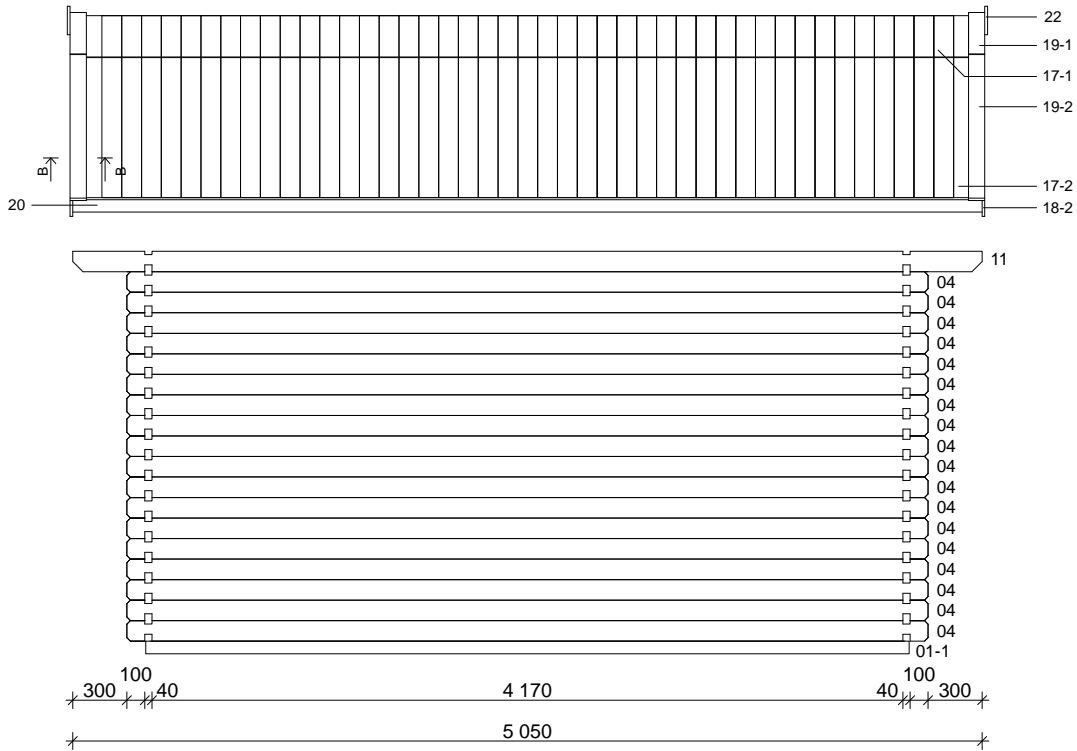

Techn. Data: Kansas 40

Log length (W x D): 370 x 445 cm

Wall size(outside): 350 x 425 cm · Log thickness: 40 mm

Note: All dimensions are approximate !

Kansas 40 - 370 x 445 cm

Nr.		 mm	 mm	 x
1-1	Foundation joist		4240	2
1-2			3400	9
2			1685/575	1/1
3			3700	1
4			4450	27
5			3700	17
50			3700	2
6			1455	18
7			575	26
8			340	9
9			1685	8
10 - 1	Gable 			3700
10 - 2	Gable 		2542	2
11			5050	2(1+1)
12 - 1			5050	2
12 - 2			5050	3
13	Double door ca. 1425 x 1955 mm / Standart +			1
141	Window ca. 765 x 990 mm / Standart +			1
142	Window ca. 1530 x 990 mm / Standart +			1
15	Roofing felt			--
16	Floor board		4166	31+1
17	Roof board		1185/1060	92+2/92
181	Fascia board 	18x115	1195	4
182	Fascia board 		1090	4
19	Roofing felt fillet	18x90	1195/1090	4/4
20	Eavesboard	18x90	5050	2
21	Eavesboard	25x36	5050	2
22	Diamond 			2
23	Screws 4,0 x 40; 4,0 x 50; 5,0 x 70; 6,0 x 140			120/800/15/70
24	Nails 1,4 x 35			50
25	Roofing felt nails 2,8 x 15			--
26	Storm braces 		2150/820	4/2
27	M 8 x 70, Nut , Washer			16
28	Baseboard		ca. 15,2 m	
29	Hitblock		300-400	

Kansas 40 - 370 x 445 cm

Kansas 40 - 370 x 445 cm

A-A

B-B

Nr. 13
Double door
 1425 x 1955 mm
 40 mm

Kansas 40 - 370 x 445 cm

C

Nr. 14-2
Window 40 mm
1530 x 990 mm

D

Nr. 14-1
Window
765 x 990 mm
40 mm